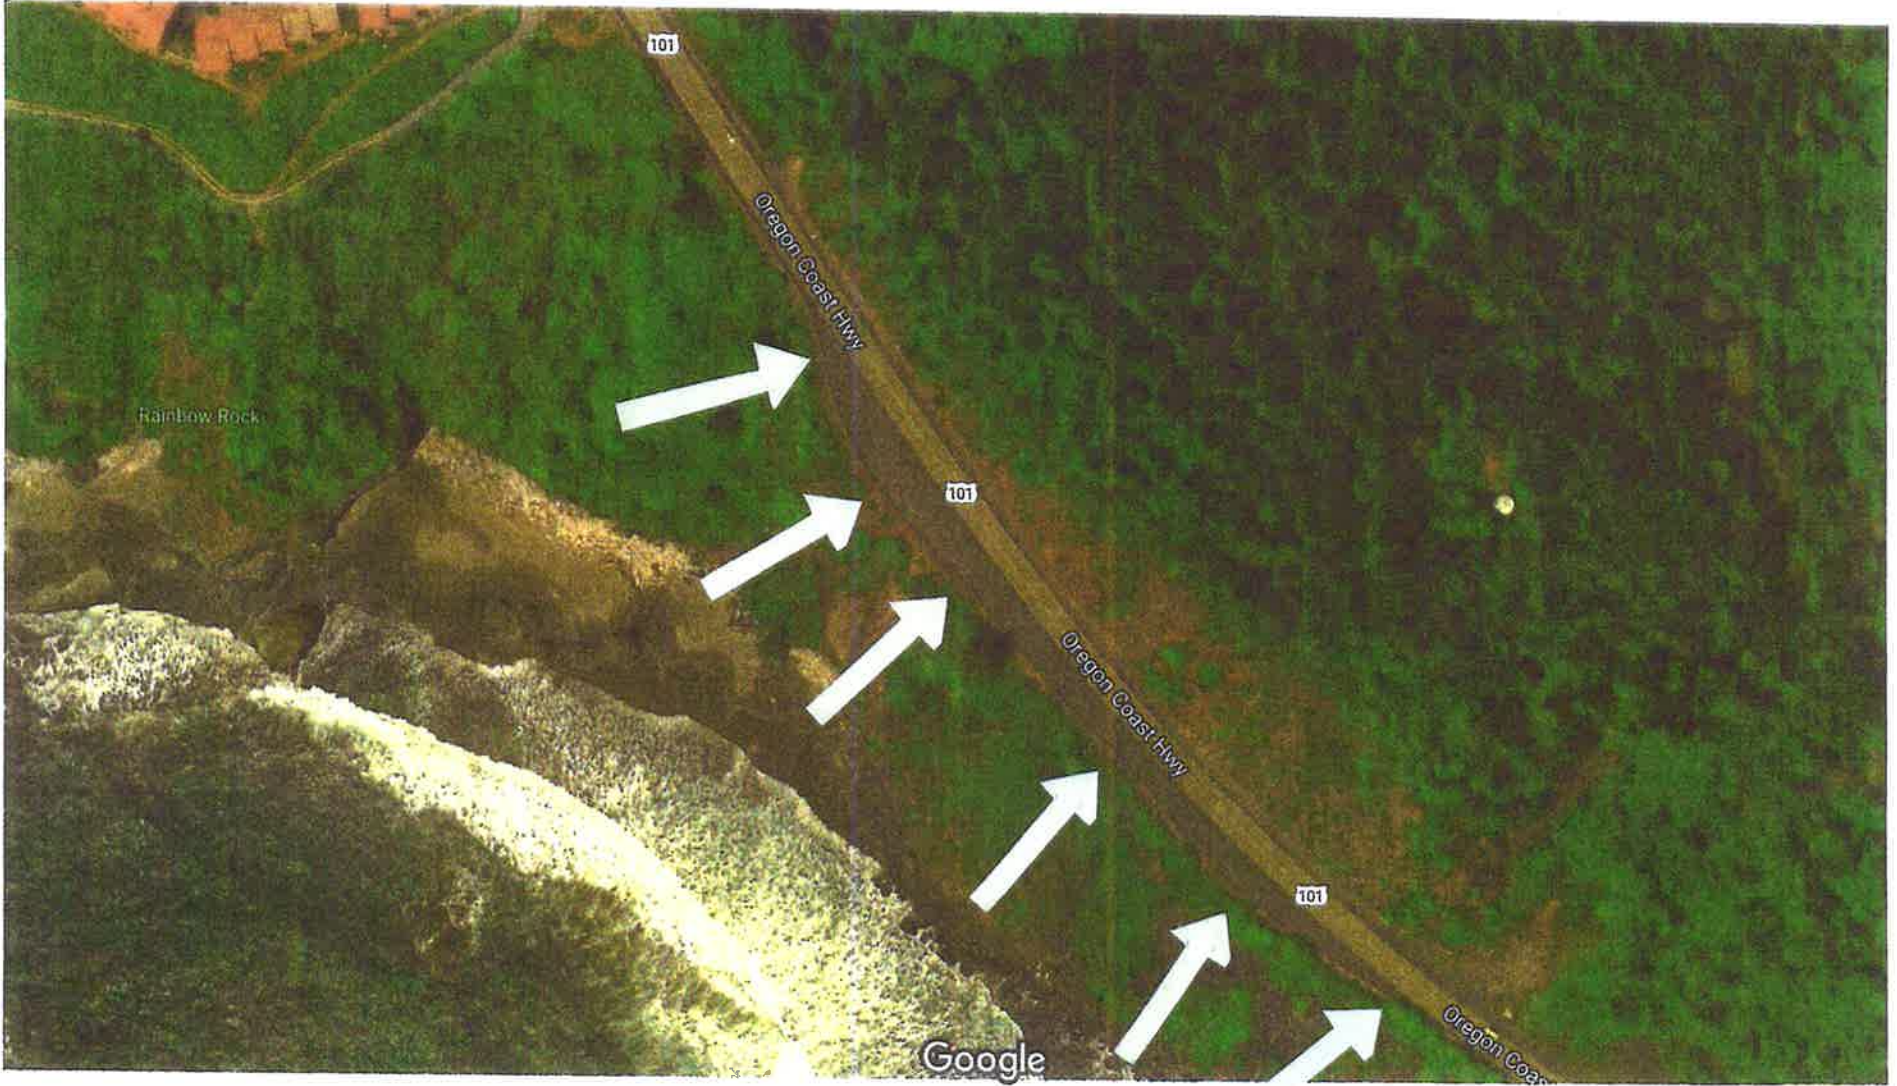

9:35 A

2

**NO OVERNIGHT
PARKING**
PARKING PROHIBITED
BETWEEN 10:00 PM AND 5:00 AM

SIGN LOCATIONS RAINBOW ROCK VIEWPOINT

Imagery ©2020 Maxar Technologies, State of Oregon, Map data ©2020 100 ft

SOUTH

PROPOSED NEW SIGNAGE
ON HIGHWAY APPROACH,
NOT ACROSS VIEWSCAPE

Google Maps

RAINBOW ROCK VIEWPOINT PROPOSED SIGN LOCATIONS

Imagery ©2020 Maxar Technologies, State of Oregon, Map data ©2020 100 ft

SOUTH